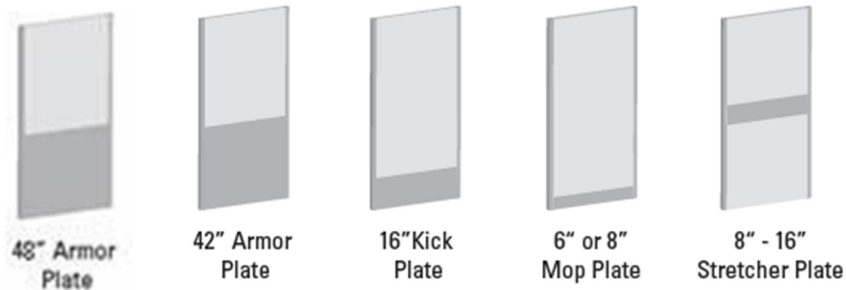

C/S Acrovyn® Doors

Optional Protection Plates

Optional 20 GA. type 304, #4 finish stainless steel protection plates are available for severe applications. Maximum 48" tall from bottom of door on all rated door types.

Edges of the kickplate return in and are recessed into the door.

Decorative Acrovyn Overlays

Multiple Acrovyn designs are available. Please call factory or your local C/S representative for design assistance.