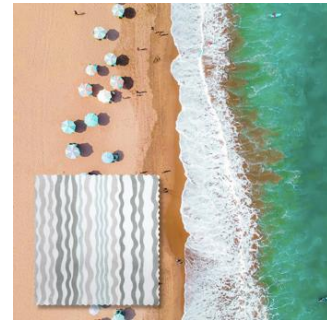

Create Movement with Shimmer Using the New Line of Metallic Finishes for Acrovyn

Metal has been popular for some time, with a look that's easy to covet but not so easy to work with due to the finish's cost and cleanability. Inspired by subtle surprises of shimmer in nature — a Japanese beetle's wings, for example — the new

Acrovyn by Design Metallics Collection offers a way to emphasize brightness and introduce movement to a space, creating a distinctive design statement. The luxurious look checks all the boxes for durability, cleanability, and design flexibility.

New Line of Disposable Curtains, Designs Integrate with CS's Exclusive CSelect Fabric Line

Knowing the limited aesthetic of disposable curtains in the market, CS designed a disposable that goes beyond the standard surgical blue and beige. CSelect Disposable Curtains are perfect for quick-change critical-care areas prone to high infection risk, and emergency areas in healthcare facilities. CS offers two patterns in two colorways each for their traditional installation system and their OTRT (On the Right Track™) curtain installation system, all with the look of fabric curtains at a lower life-cycle cost.

CS Interior Products Promote Uninterrupted Connectivity

From the hallway, to the exam room, to the headwall, to the privacy curtains, CS continues to engineer coordinated interior products designers are looking for to create uninterrupted connectivity in their design.