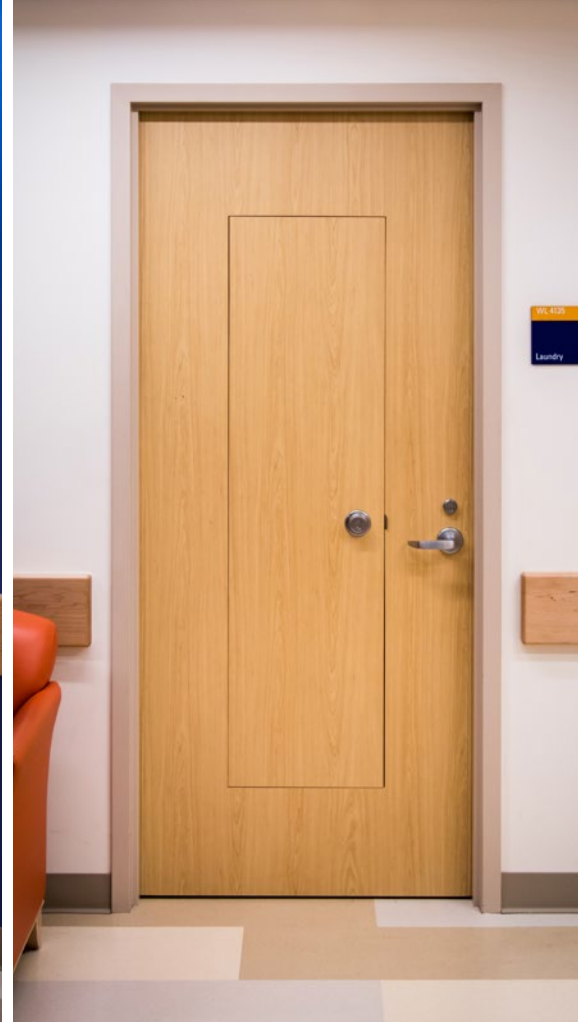

How Acrovyn Doors Improve Patient Safety

Acrovyn barrier resistant doors enable facility staff to access patient rooms if patients were to barricade themselves inside. These doors reduce liability and safety concerns by providing staff with easy access, but still give patients the privacy they need. CS' barrier resistant door is made of durable Acrovyn and is fire-rated for up to 20 minutes. Each door's outer leaf includes field replaceable Acrovyn edge covers to extend the door's life.