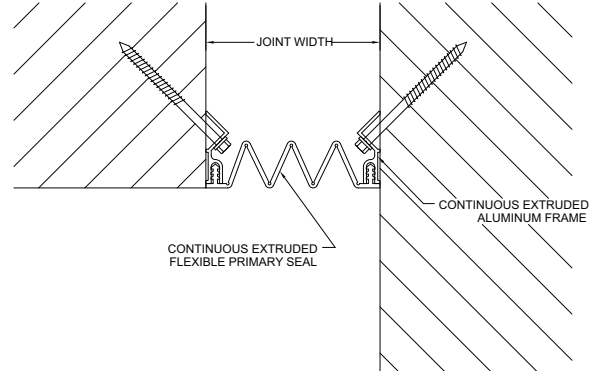

FWSC-300/400M