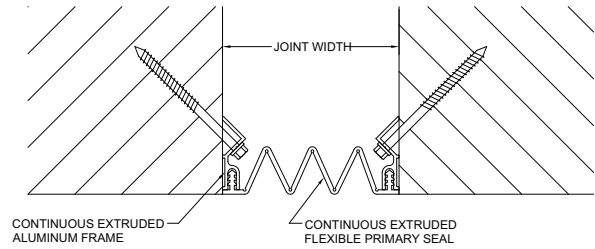

FWS-300/400M