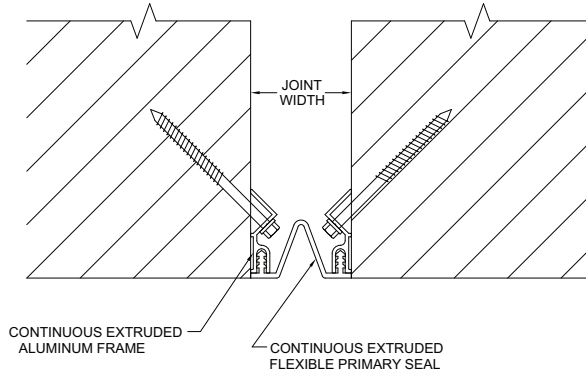

Primary Seal

- Single Durometer 70 Shore-A, ASTM D2000
- Available in 4 colors.

Product Description:

This single gasket, serrated wall and ceiling cover is ideal for applications where minimal visual impact is preferred. The covers used for FWS offer slightly more expansion than the FWF covers.

The thermoplastic gasket has edges designed to lock into the aluminum retainers. This prevents hairline gaps from opening between the gasket and retainer ensuring a hygienic seal. The center section of the gasket is ribbed to allow for movement up to 100%.

Standard Finishes:

Mill finish on any exposed aluminum. Gasket is available in Black, White, Gray, & Greige.

Installation Guidelines:

Attach the aluminum retainers to the wall using mechanical fasteners. Install gasket into the retainers. Apply the appropriate wall finish as required. For the complete installation instructions, please visit www.c-sgroup.com.

MODEL	JOINT WIDTH	MINIMUM OPENING	MAXIMUM OPENING	EXPOSED SURFACE	BLOCKOUT WIDTH	BLOCKOUT HEIGHT
FWS-200M	2.00" (51mm)	1.25" (32mm)	4.00" (102mm)	2.00" (51mm)	N/A	N/A
FWS-300M	3.00" (76mm)	1.25" (32mm)	6.00" (152mm)	3.00" (76mm)	N/A	N/A
FWS-400M	4.00" (102mm)	1.25" (32mm)	8.00" (203mm)	4.00" (102mm)	N/A	N/A
FWSC-200M	2.00" (51mm)	1.25" (32mm)	4.00" (102mm)	2.00" (51mm)	N/A	N/A
FWSC-300M	3.00" (76mm)	1.25" (32mm)	6.00" (152mm)	3.00" (76mm)	N/A	N/A
FWSC-400M	4.00" (102mm)	1.25" (32mm)	8.00" (203mm)	4.00" (102mm)	N/A	N/A