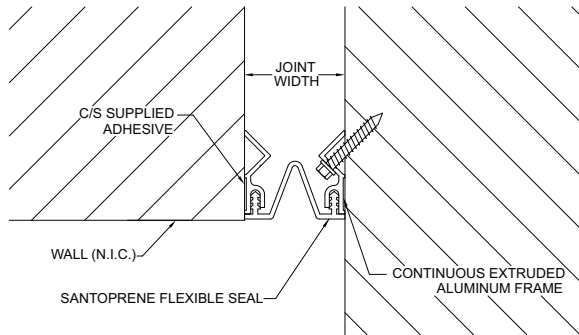

MODEL	JOINT WIDTH	MINIMUM OPENING	MAXIMUM OPENING	EXPOSED SURFACE	BLOCKOUT WIDTH	BLOCKOUT HEIGHT
FWS-200M	2.00" (51mm)	1.25" (32mm)	4.00" (102mm)	2.00" (51mm)	N/A	N/A
FWS-300M	3.00" (76mm)	1.25" (32mm)	6.00" (152mm)	3.00" (76mm)	N/A	N/A
FWS-400M	4.00" (102mm)	1.25" (32mm)	8.00" (203mm)	4.00" (102mm)	N/A	N/A
FWSC-200M	2.00" (51mm)	1.25" (32mm)	4.00" (102mm)	2.00" (51mm)	N/A	N/A
FWSC-300M	3.00" (76mm)	1.25" (32mm)	6.00" (152mm)	3.00" (76mm)	N/A	N/A
FWSC-400M	4.00" (102mm)	1.25" (32mm)	8.00" (203mm)	4.00" (102mm)	N/A	N/A

FWS-200M

FWS-300/400M

FWSC-200M

FWSC-300/400M