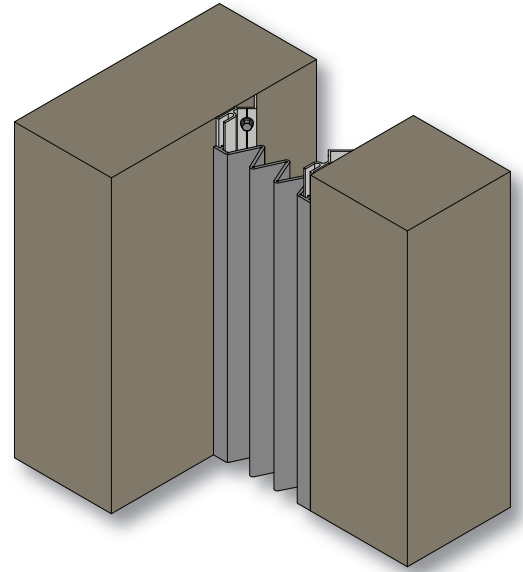

Technical Data:

Aluminum

- Extrusion – C/S uses multiple alloys & tempers which are established to be the most appropriate for the given use of individual parts. Will be one of the following:(6063-T5, T6, T52) (6061-T5, T6, T51) (6105-T5, T6) (6005-T5) (6005A-T5, T61)

Primary Seal

- Single Durometer 70 Shore-A, ASTM D2000
- Available in 4 colors.

Product Description:

This single gasket, serrated wall and ceiling cover is ideal for applications where minimal visual impact is preferred. The covers used for FWS offer slightly more expansion than the FWF covers.

Use This Cover For:

- Suitable for masonry and plaster wall and ceiling construction
  - retainer configuration variable to suit flat and corner applications.
- Where hygiene is important.

Performance Characteristics:

The thermoplastic gasket has edges designed to lock into the aluminum retainers. This prevents hairline gaps from opening between the gasket and retainer ensuring a hygienic seal. The center section of the gasket is ribbed to allow for movement up to 100%.

Standard Finishes:

Mill finish on any exposed aluminum. Gasket is available in Black, White, Gray, & Greige.

Installation Guidelines:

Attach the aluminum retainers to the wall using mechanical fasteners. Install gasket into the retainers. Apply the appropriate wall finish as required. For the complete installation instructions, please visit www.c-sgroup.com.