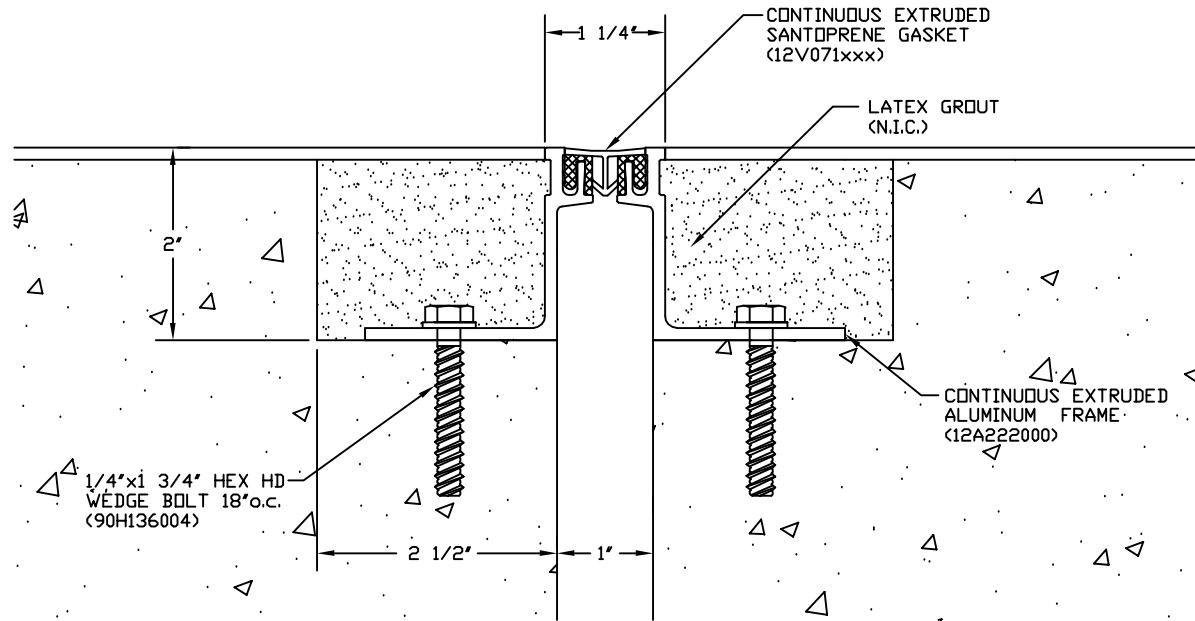

ARCHITECT NOTE:

PLEASE SELECT, SEAL COLOR DESIRED,  
FROM THE COLORS LISTED BELOW

108 BLACK		270 GREIGE	
136 GRAY		232 WHITE	

GFT-100 X 2"

© COPYRIGHT 2004 THE C/S GROUP OF COMPANIES

C/S Group  
Construction Specialties, Inc - C/S Construction Specialties company  
Manufacturing / Sales Locations:  
U.S.A. - Tel:(570) 546-5941/Fax:(570)546-8022/info@c-sgroup.com  
Canada - Tel:(905) 274-3611/Fax:(905)274-6241/canada@c-sgroup.com  
England - Tel:+44-1-296-611000/Fax:+44-1-296-399444/info@c-sgroup.co.uk  
France - Tel:+33-232-648400/Fax:+33-232-648421/export@cs-france.fr  
Singapore - Tel:+65-6-276-4276/Fax:+65-6-273-7557/conspec@slngnet.com.sg  
Malaysia - Tel:+60-3-556-95227/Fax:+60-3-556-95237/conspec@c-sgroup.com.my  
Hong Kong - Tel:+852-2892-0917/Fax:+852-2892-0956/conspec@c-sgroup.com.hk  
Taiwan - Tel:+886-2-2712-8120/Fax:+886-2-2713-9022/conspec@c-sgroup.com.tw  
Australia - Tel:+61-2-9540-5400/Fax:+61-2-9540-5253/sales@c-sgroup.com.au  
New Zealand - Tel:+64-4-527-9156/Fax:+64-4-528-8347/info@c-sgroup.co.nz  
U.A.E. - Tel:+971-4-331-2167/Fax:+971-4-331-5023/c\_sgroup@emirates.net.ae  
Uruguay - Tel:+598-2-525-0126/Fax:+598-2-525-2489/c-sgroup@adinet.com.uy