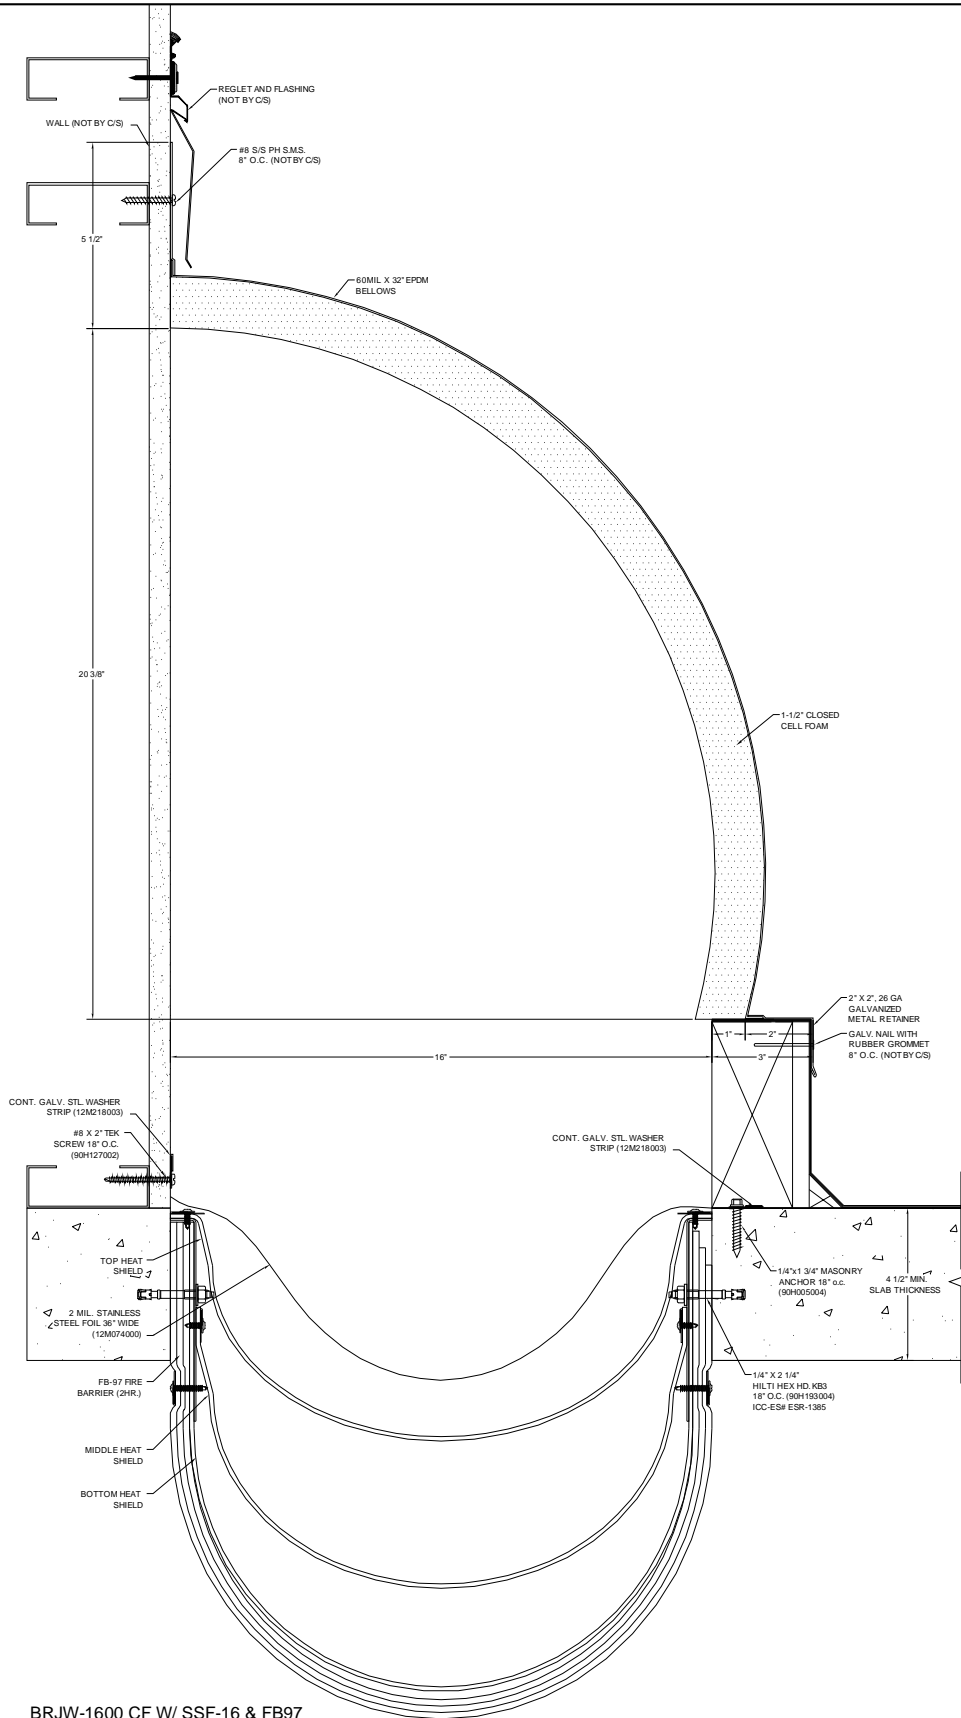

PROJECT:

CUSTOMER:

LOCATION:

JOB NO.:

DRAWN BY:

DATE:

SHEET NO:

BRJW-1600 CF W/ SSF-16 & FB97