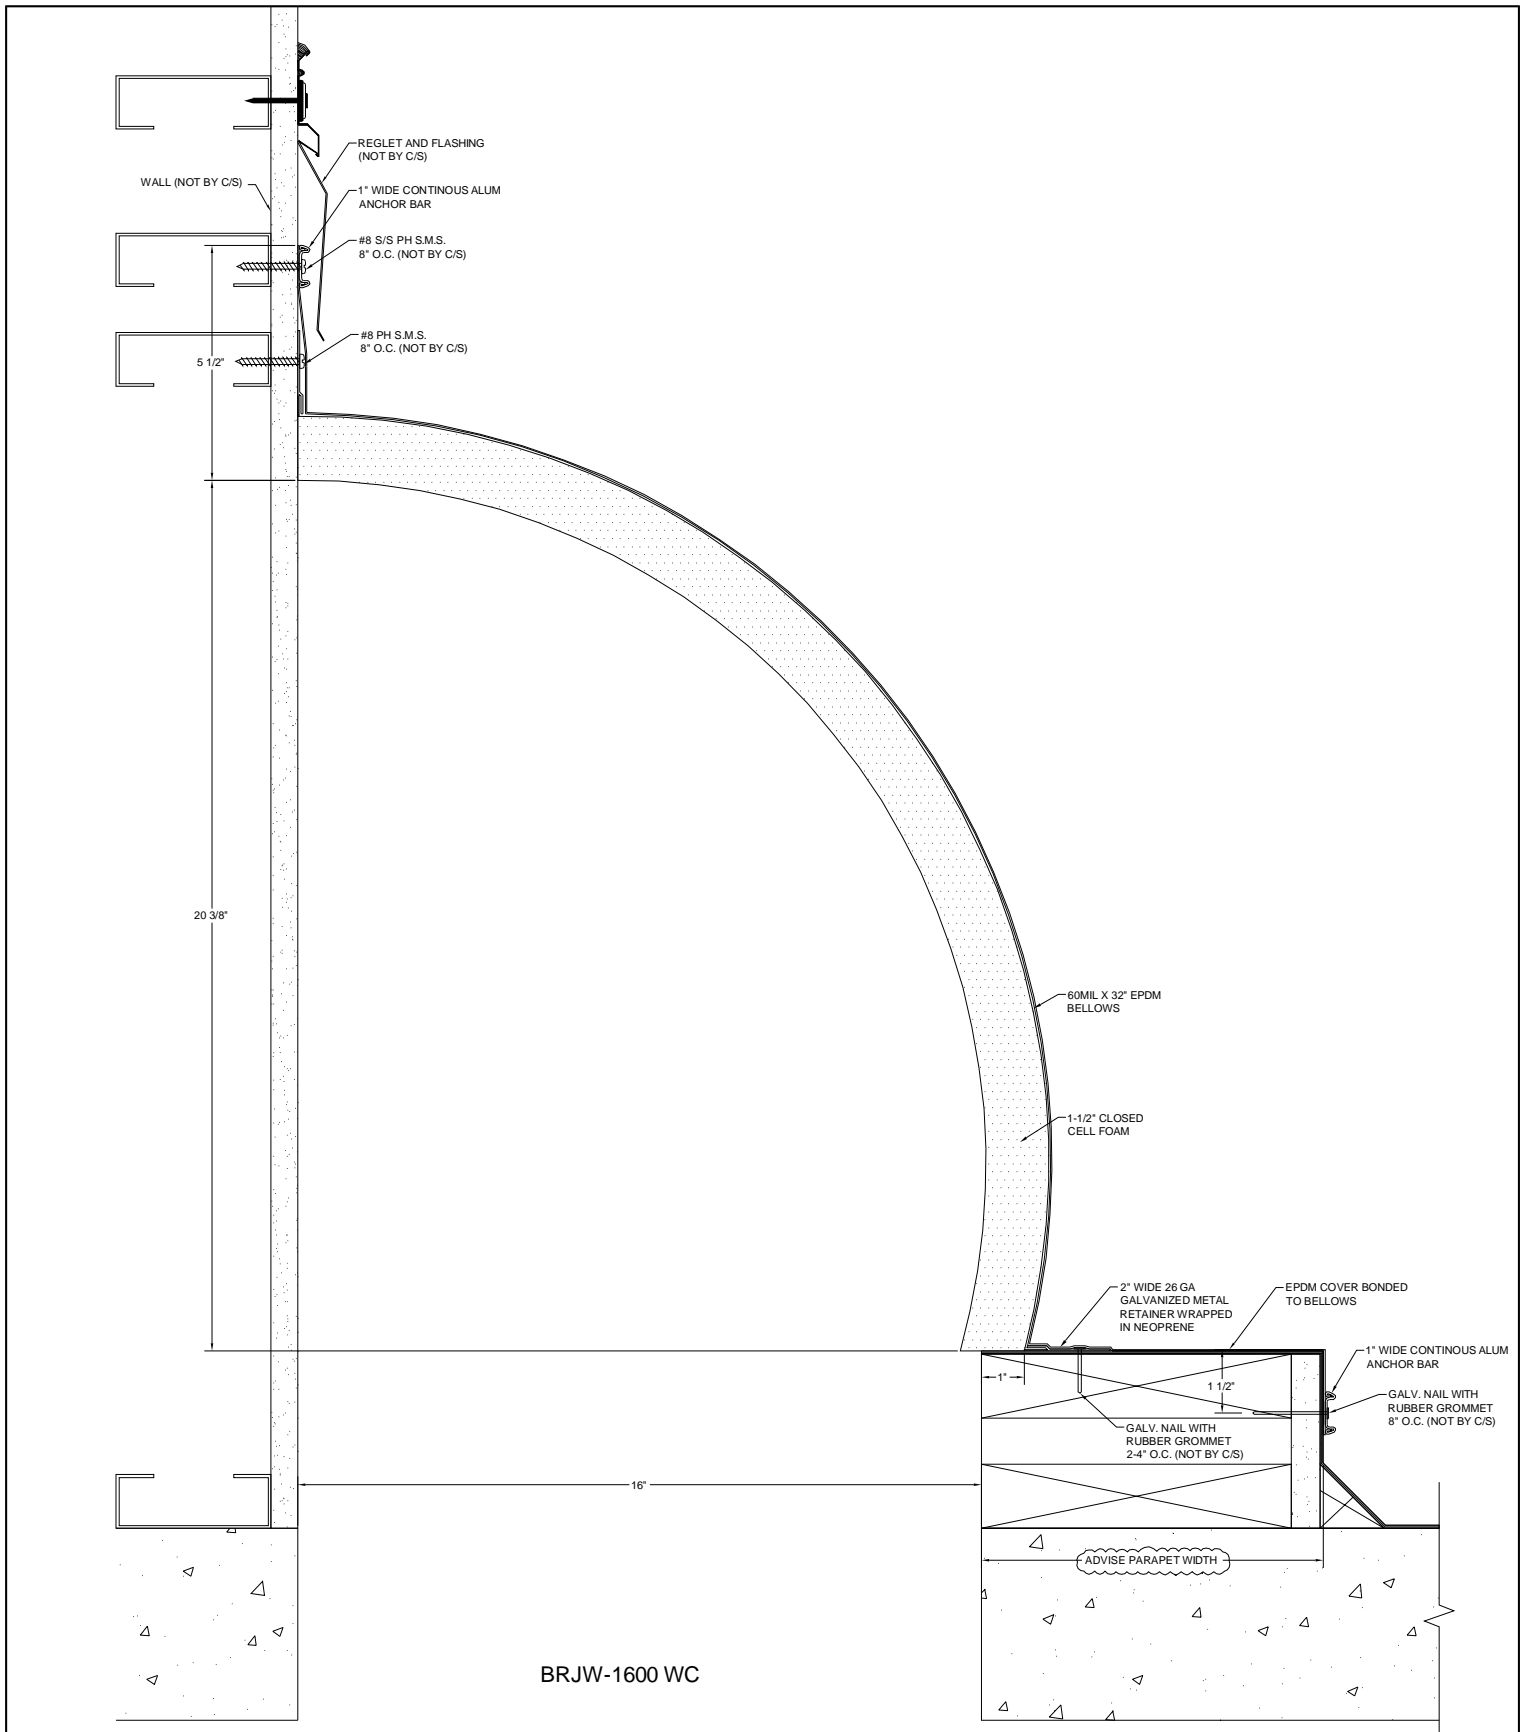

BRJW-1600 WC

Construction Specialties

6696 Route 405 Highway, Muncy, PA 17756
Phone (800) 233-8493 / Fax (570) 546-8022
895 Lakefront Promenade, Mississauga, Ontario L5E 2C2 Canada
Phone (888) 895-8955 / Fax (905) 274-6241

PROJECT:
CUSTOMER:
LOCATION:
JOB NO.:
SHEET NO:

DRAWN BY:

DATE: