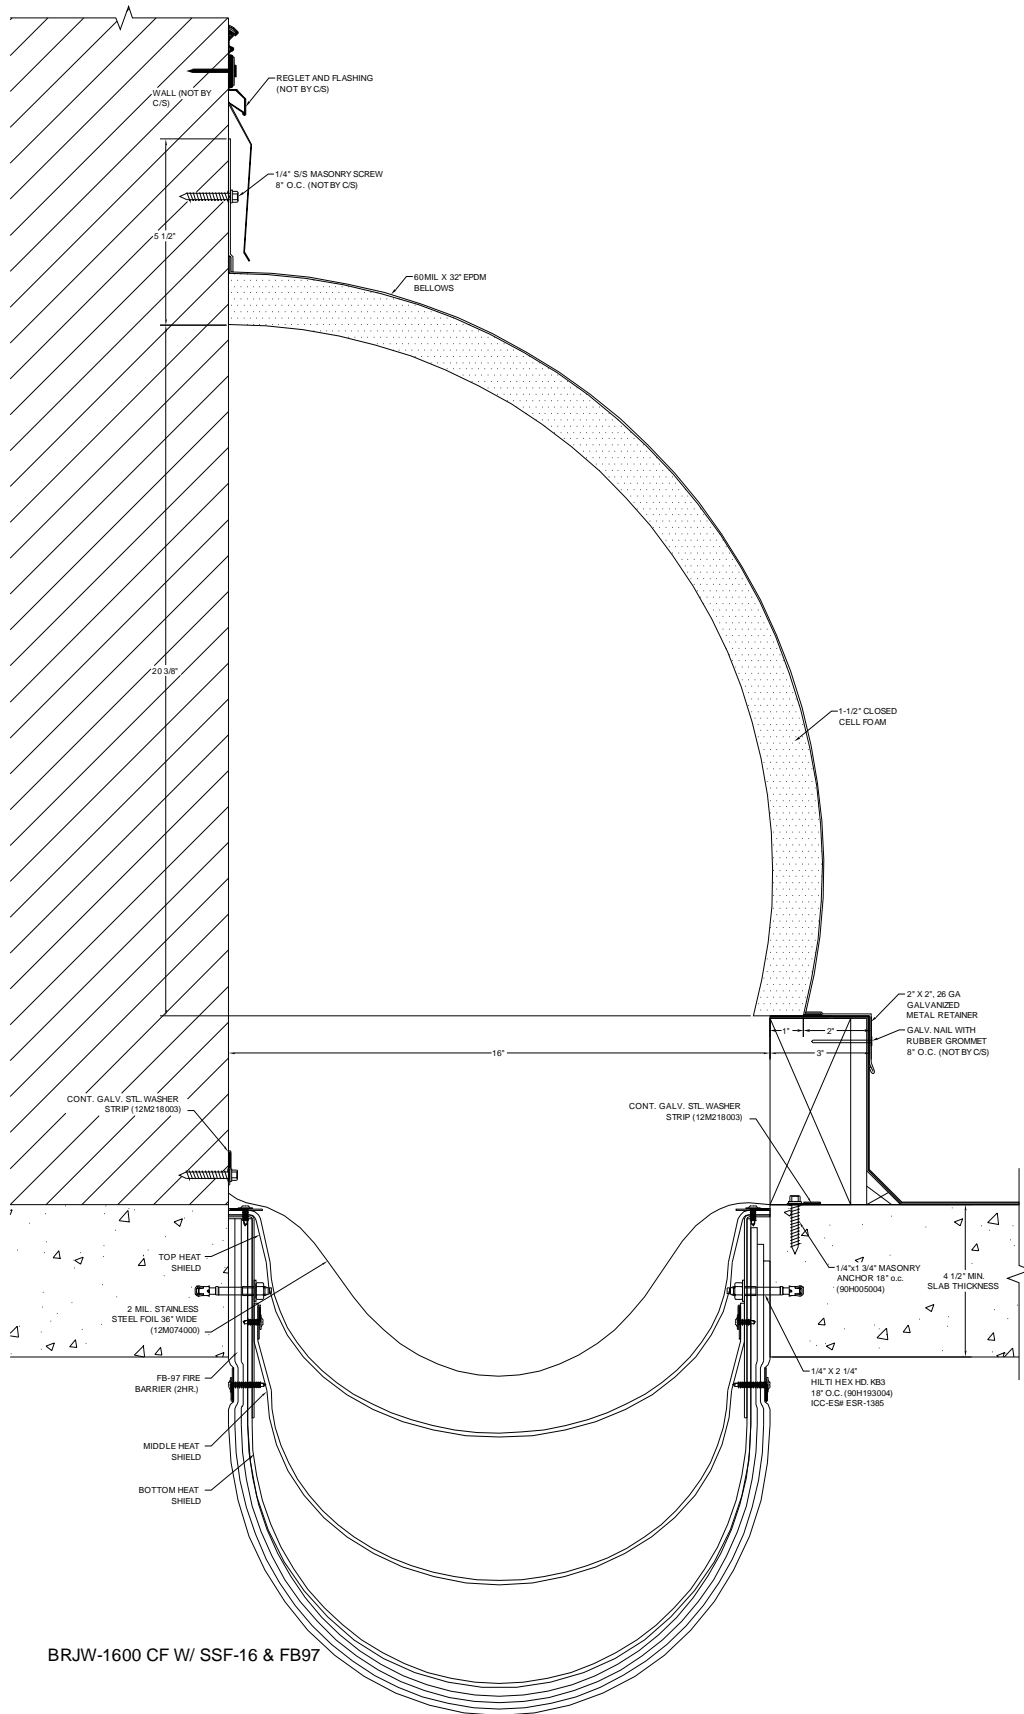

PROJECT:

CUSTOMER:

LOCATION:

JOB NO.:

DRAWN BY:

DATE:

SHEET NO:

BRJW-1600 CF W/ SSF-16 & FB97