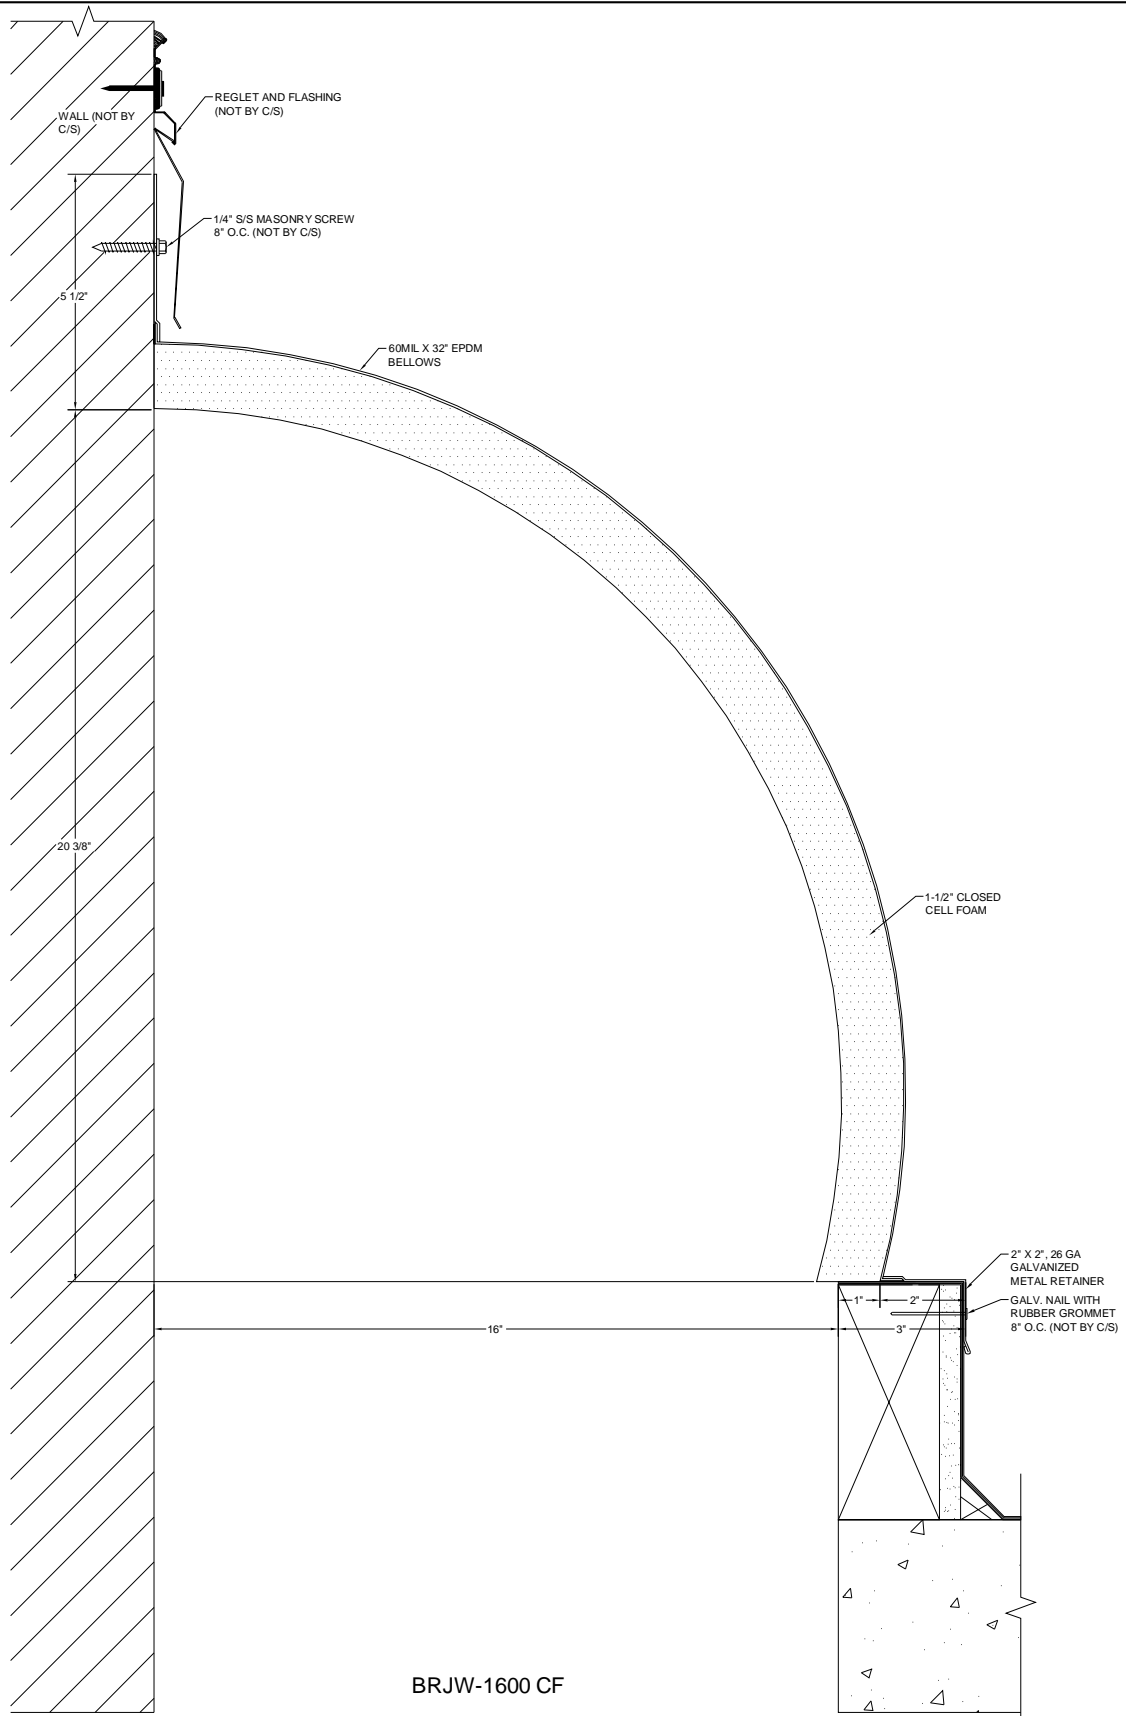

BRJW-1600 CF W/ SSF-16 & FB97

Construction Specialties

6696 Route 405 Highway, Muncy, PA 17756
Phone (800) 233-8493 / Fax (570) 546-8022
895 Lakefront Promenade, Mississauga, Ontario L5E 2C2 Canada
Phone (888) 895-8955 / Fax (905) 274-6241

PROJECT:

CUSTOMER:

LOCATION:

JOB NO.:

DRAWN BY:

DATE:

SHEET NO: