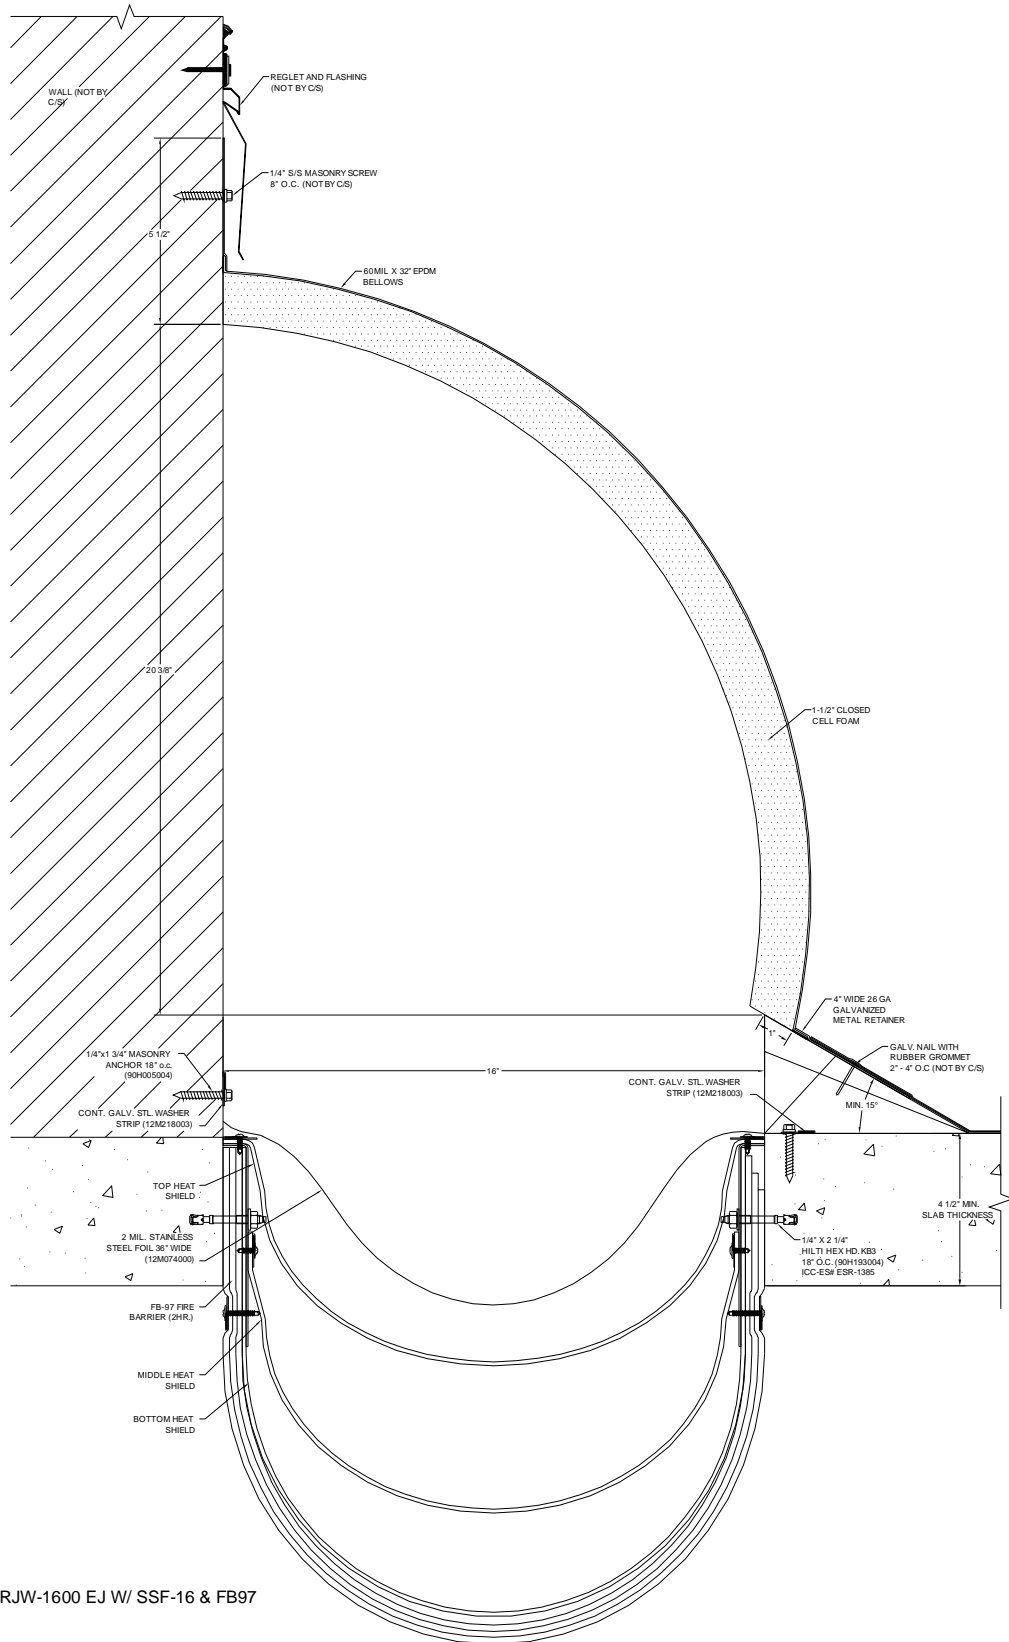

PROJECT:

CUSTOMER:

LOCATION:

JOB NO.:

DRAWN BY:

DATE:

SHEET NO:

BRJW-1600 EJ W/ SSF-16 & FB97