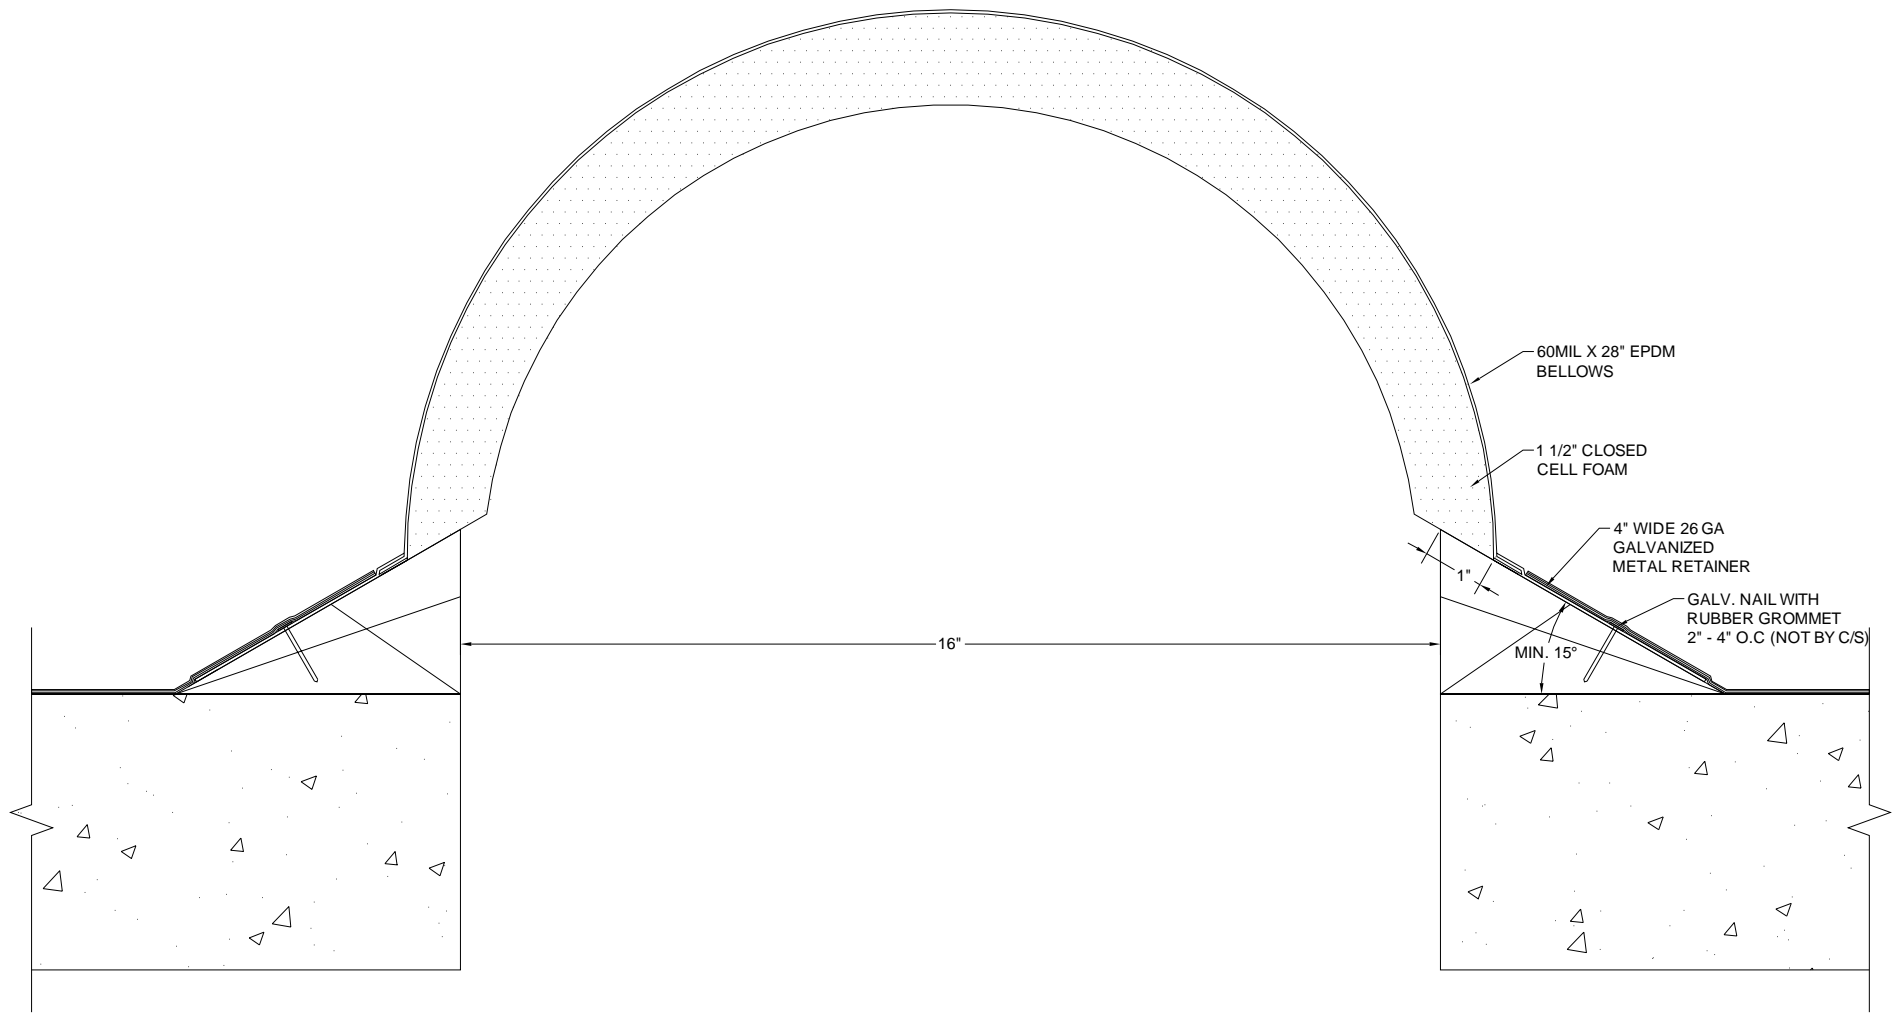

BRJ-1600 EJ

Construction Specialties

6696 Route 405 Highway, Muncy, PA 17756
Phone (800) 233-8493 / Fax (570) 546-8022
895 Lakefront Promenade, Mississauga, Ontario L5E 2C2 Canada
Phone (888) 895-8955 / Fax (905) 274-6241

PROJECT:	SCALE: SCALED TO FIT
CUSTOMER:	DATE:
LOCATION:	JOB NO.:
DRAWN BY:	SHEET NO.: