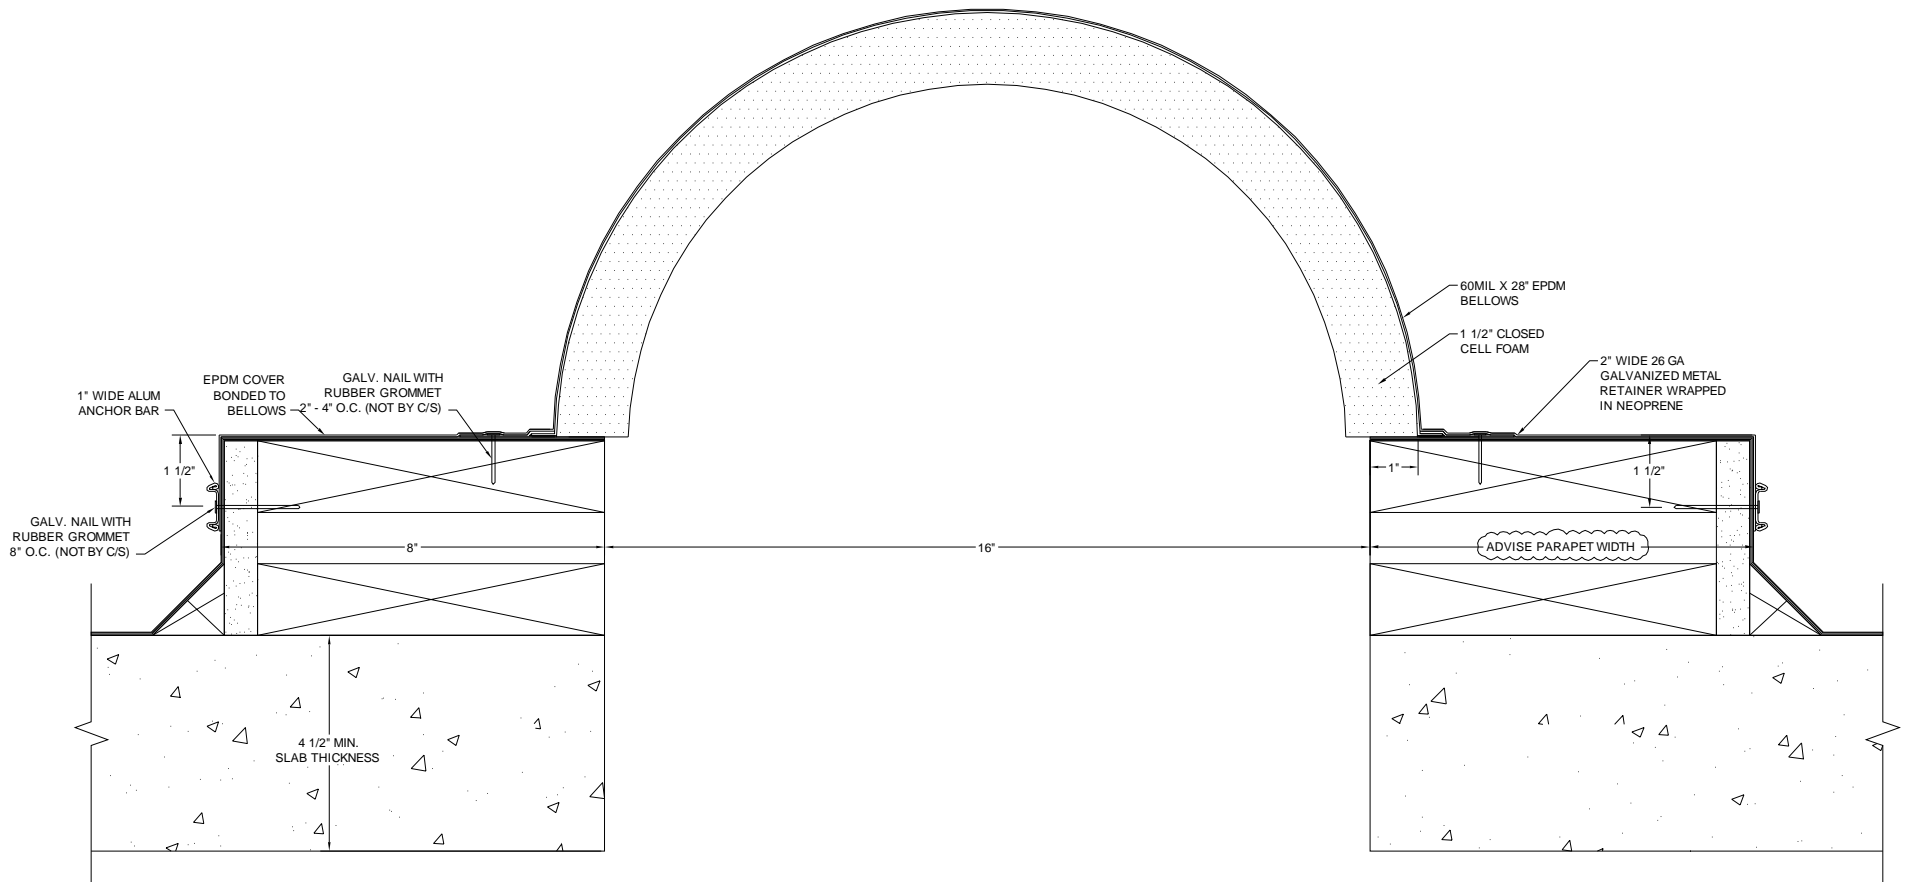

BRJ-1600 WC

Construction Specialties

6696 Route 405 Highway, Muncy, PA 17756
Phone (800) 233-8493 / Fax (570) 546-8022
895 Lakefront Promenade, Mississauga, Ontario L5E 2C2 Canada
Phone (888) 895-8955 / Fax (905) 274-6241

PROJECT:	SCALE: SCALED TO FIT
CUSTOMER:	DATE:
LOCATION:	JOB NO.:
DRAWN BY:	SHEET NO.: