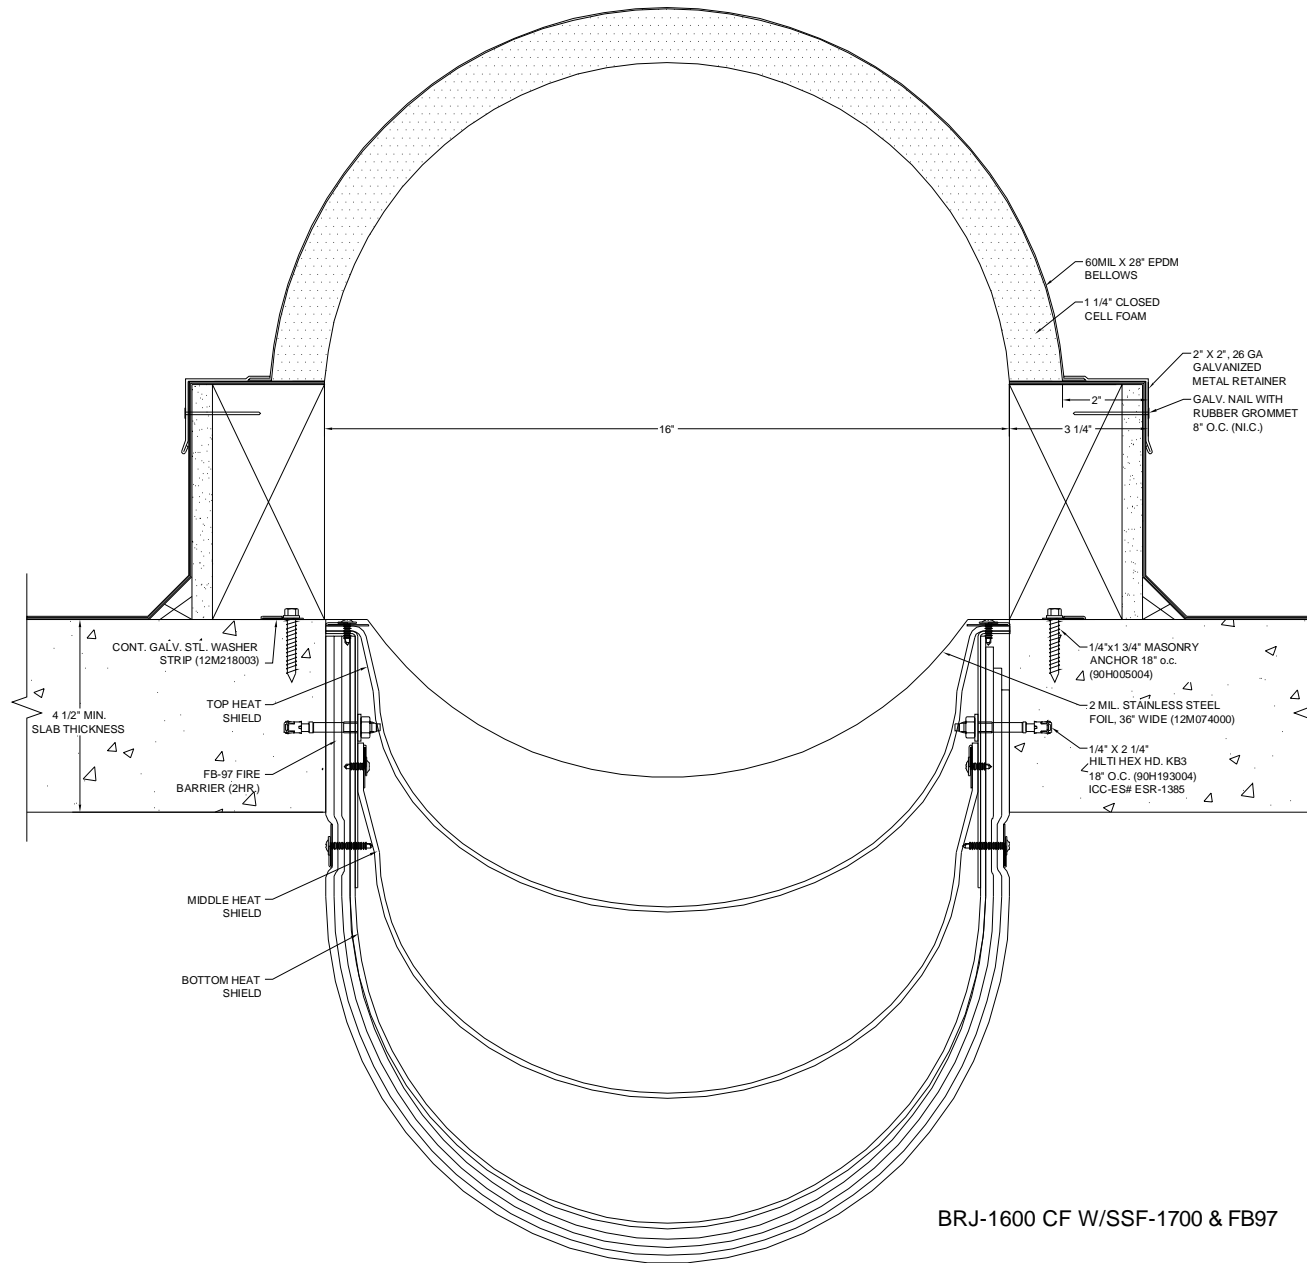

| | |
|-----------|----------------------|
| PROJECT: | SCALE: SCALED TO FIT |
| CUSTOMER: | DATE: |
| LOCATION: | JOB NO.: |
| DRAWN BY: | SHEET NO.: |

BRJ-1600 CF W/SSF-1700 & FB97

Construction Specialties