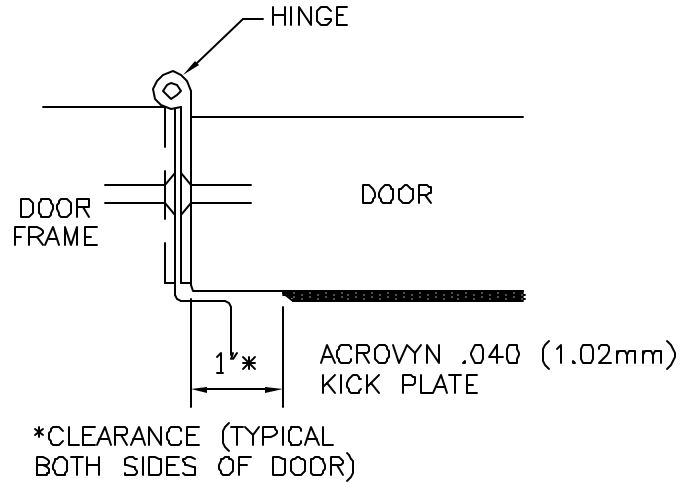

COLOR:
 COLOR TO BE SELECTED FROM ONE OF C/S
 60 STANDARD COLORS

UNITS REQ'D	DIM. A	DIM. B	DIM. C	DIM. D

DETAIL AT HINGE
 DOOR IN CLOSED POSITION

PUSHPLATES AND KICKPLATES TO BE
 INSTALLED USING FIELD APPLIED CONTACT
 ADHESIVE SUPPLIED BY C/S.
 UNLESS OTHERWISE NOTED

- CONTRACTOR NOTE:
- 1) ALL DIMENSIONS SHOWN ARE ACTUAL PUSH-PLATE, KICKPLATE DIMENSIONS.
 - 2) ACROVYN PUSHPLATES, AND KICKPLATES ARE SUPPLIED IN .040 THICKNESS, COMPLETE WITH BEVELED EDGES.
 - 3) PUSHPLATES AND KICKPLATES TO BE INSTALLED USING FIELD APPLIED CONTACT ADHESIVE SUPPLIED BY C/S. UNLESS OTHERWISE NOTED