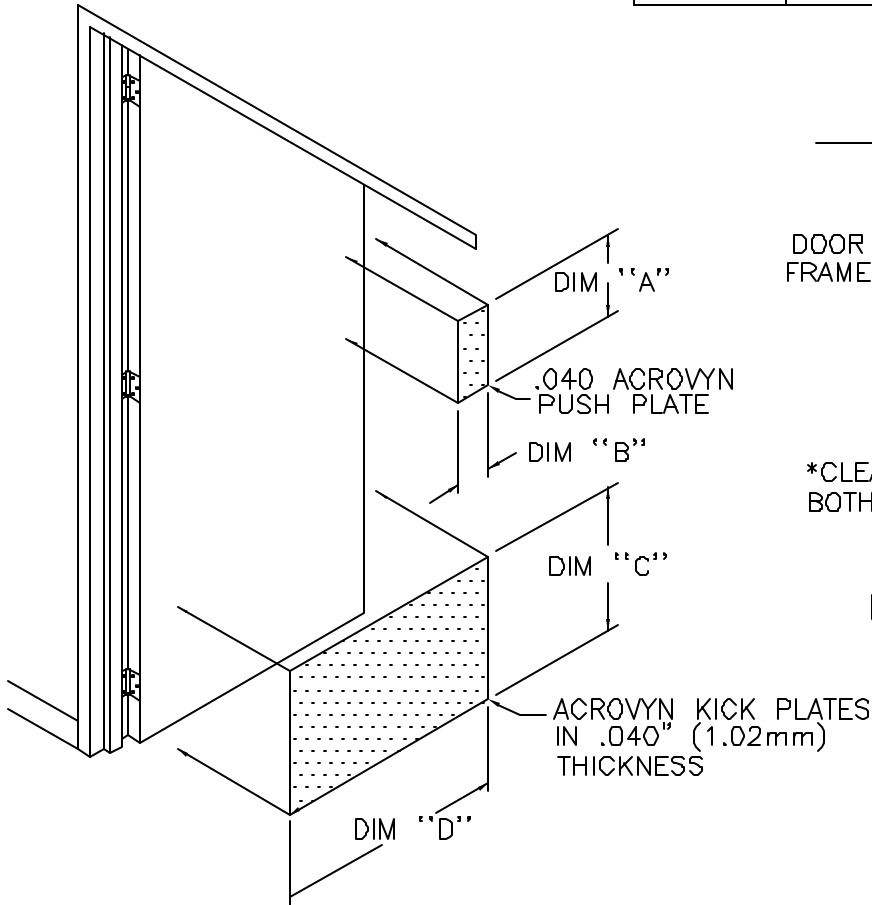

COLOR:
 COLOR TO BE SELECTED FROM ONE OF C/S
 60 STANDARD COLORS

UNITS REQ'D	DIM. A	DIM. B	DIM. C	DIM. D

DETAIL AT HINGE
 DOOR IN CLOSED POSITION

PUSHPLATES AND KICKPLATES TO BE
 INSTALLED USING FIELD APPLIED CONTACT
 ADHESIVE SUPPLIED BY C/S.
 UNLESS OTHERWISE NOTED

- CONTRACTOR NOTE:
- 1) ALL DIMENSIONS SHOWN ARE ACTUAL PUSH-PLATE, KICKPLATE DIMENSIONS.
 - 2) ACROVYN PUSHPLATES, AND KICKPLATES ARE SUPPLIED IN .040 THICKNESS, COMPLETE WITH BEVELED EDGES.
 - 3) PUSHPLATES AND KICKPLATES TO BE INSTALLED USING FIELD APPLIED CONTACT ADHESIVE SUPPLIED BY C/S. UNLESS OTHERWISE NOTED