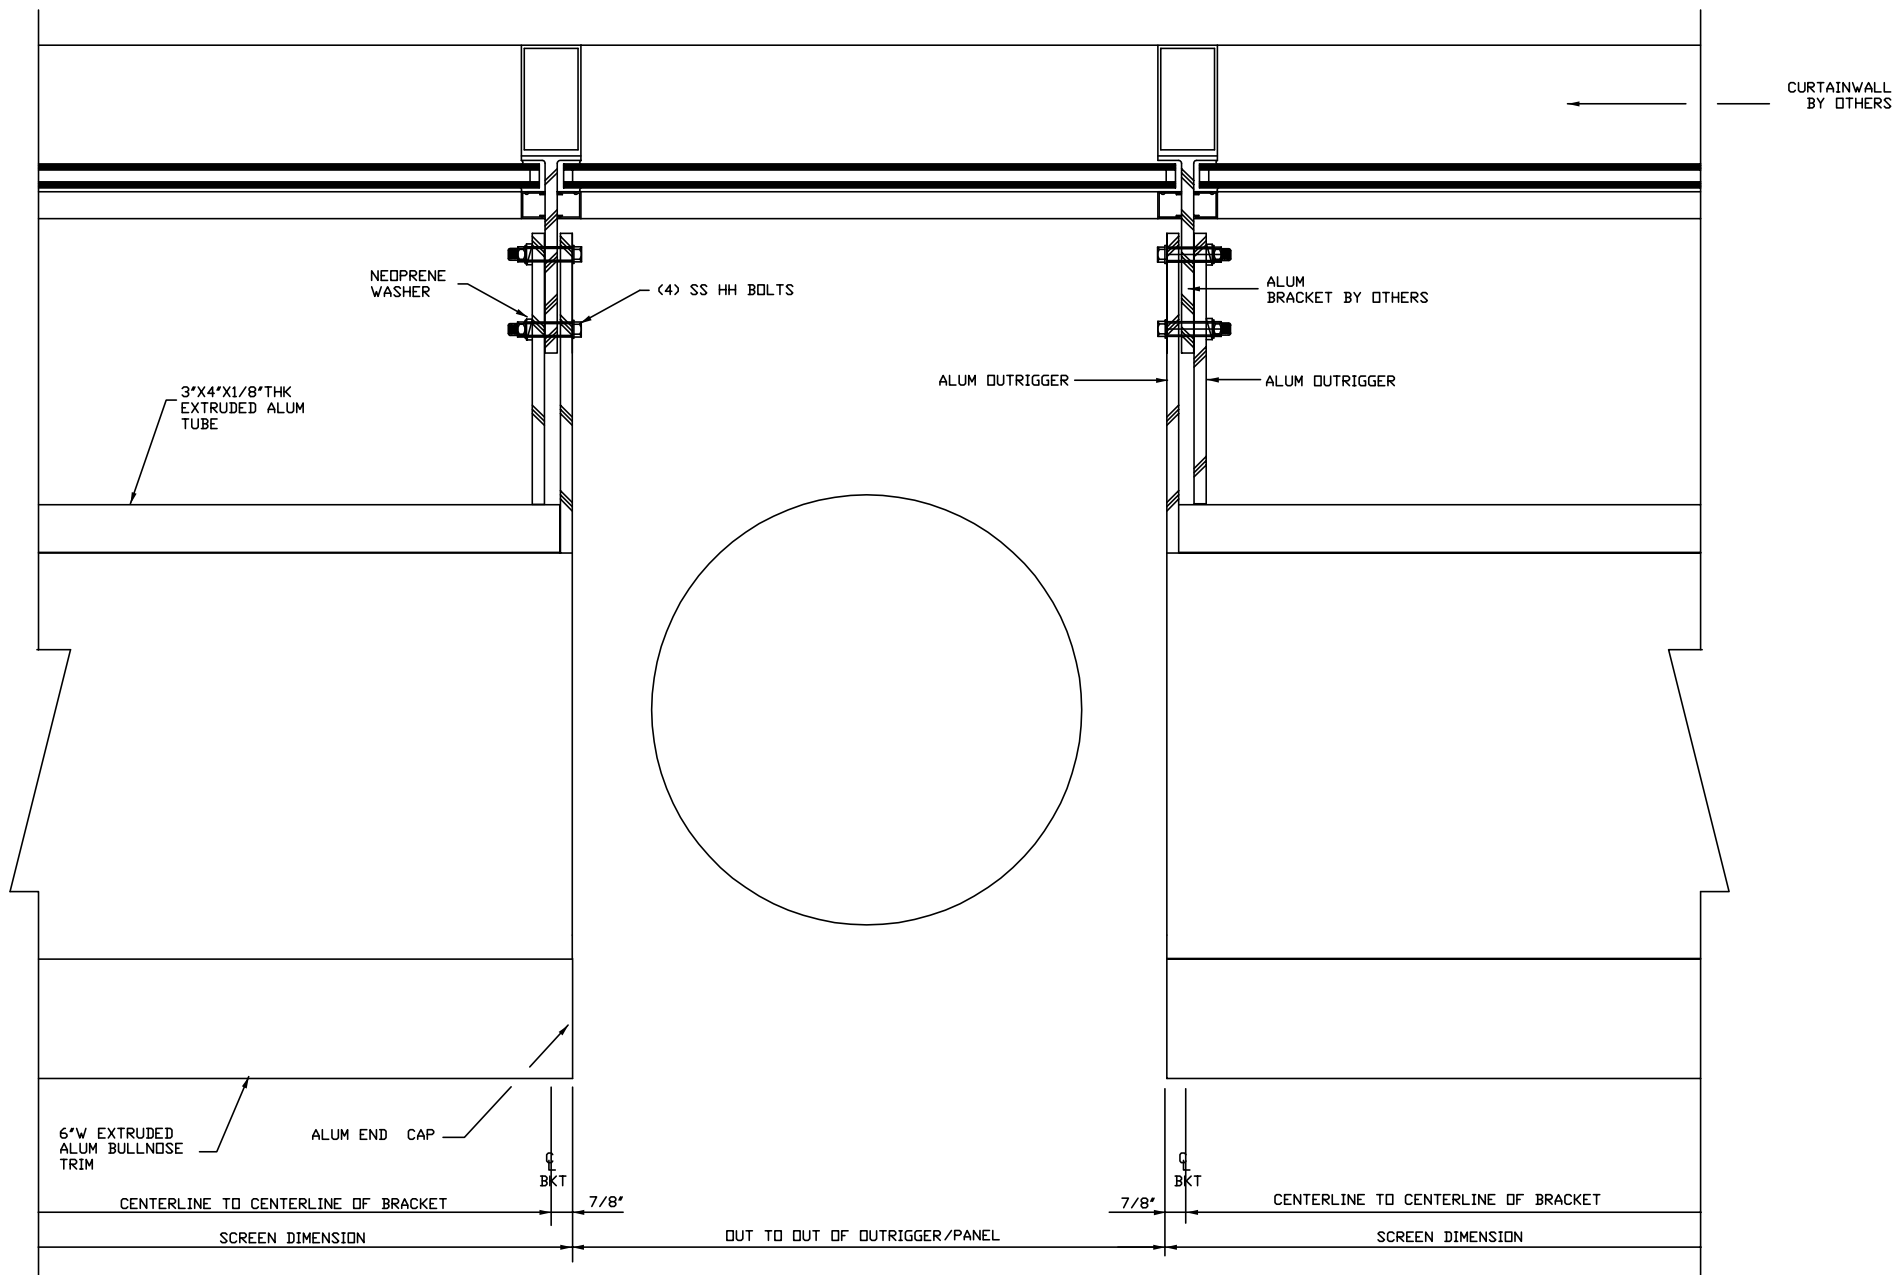

BMW PERFORMANCE CENTER GREER, SOUTH CAROLINA

PLAN VIEW

VERTICAL SECTION

PLAN VIEW