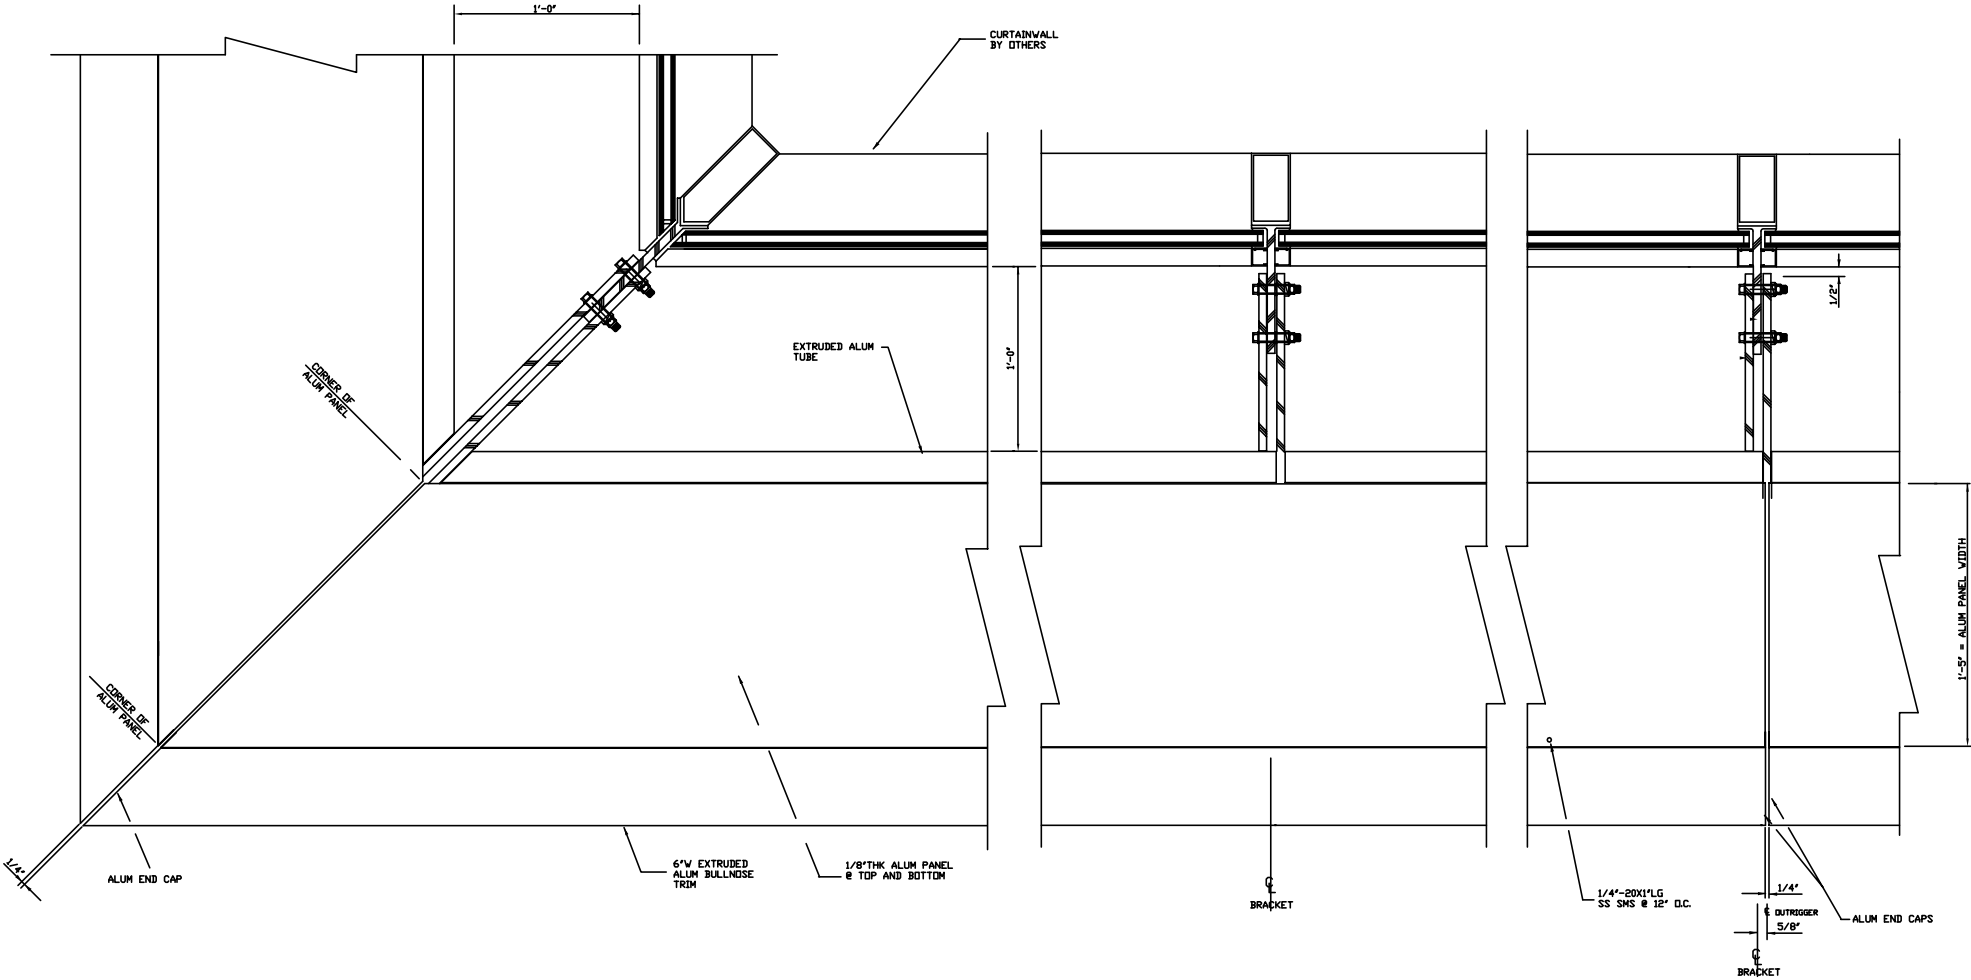

BMW PERFORMANCE CENTER GREER, SOUTH CAROLINA

PLAN VIEW

VERTICAL SECTION

PLAN VIEW