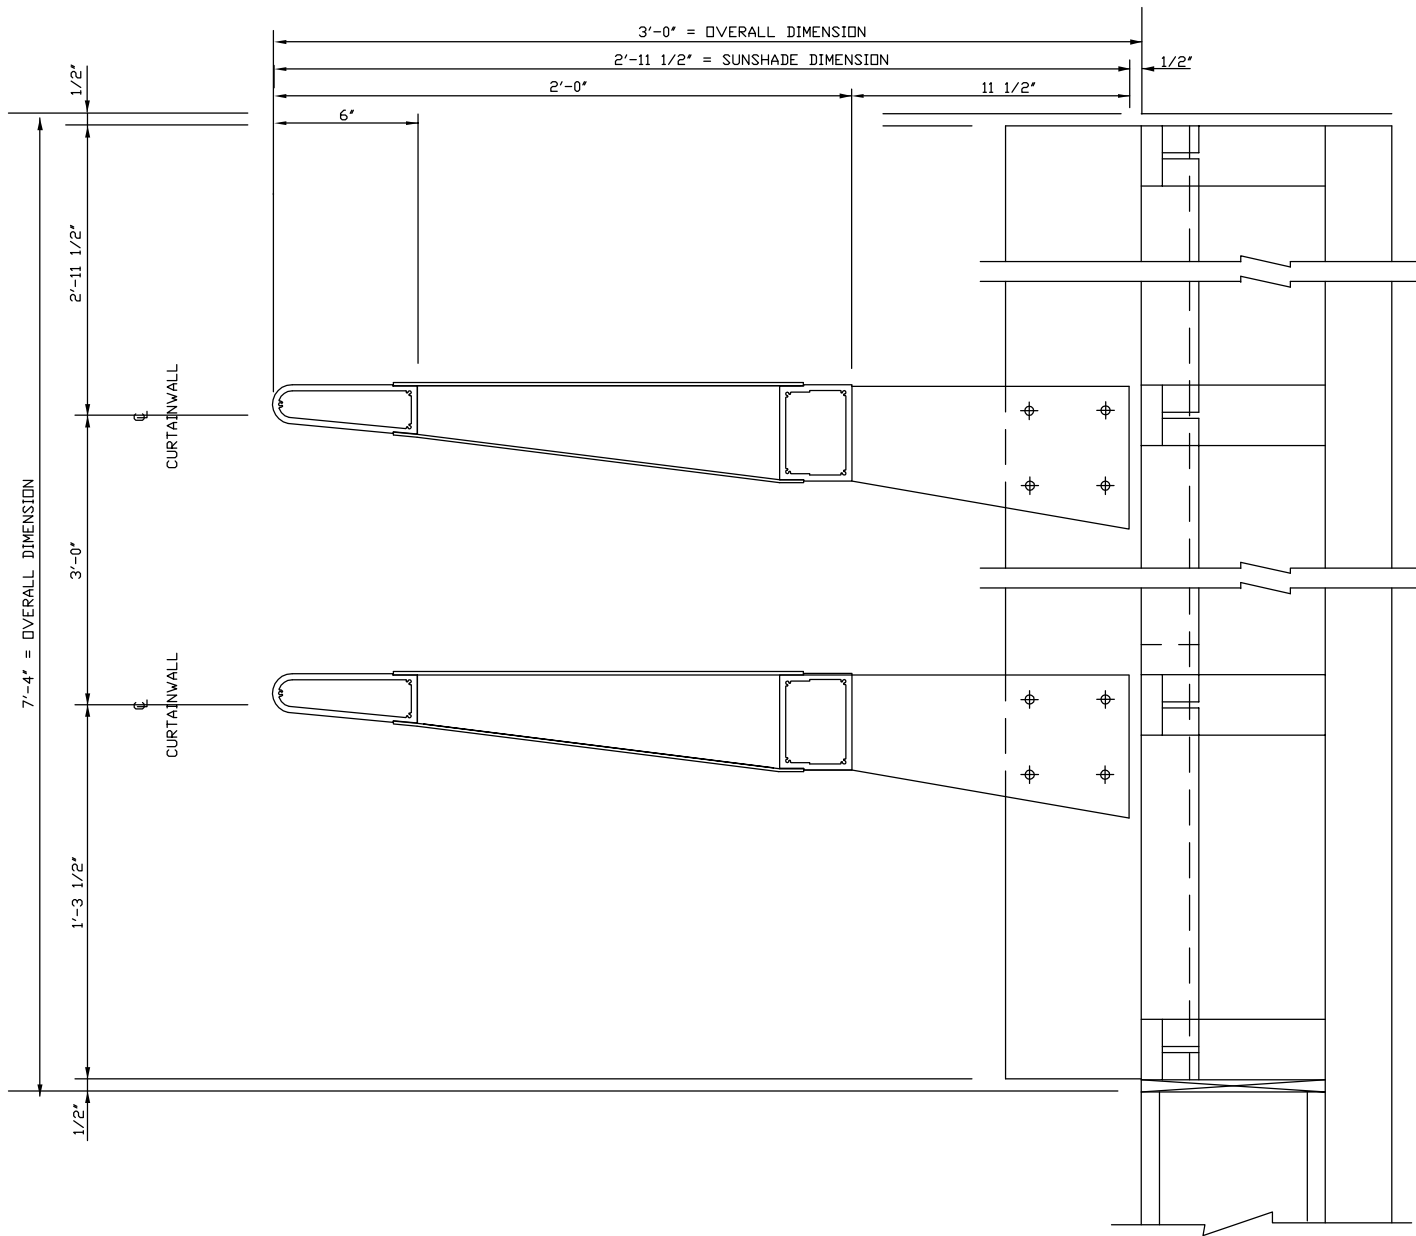

BMW PERFORMANCE CENTER GREER, SOUTH CAROLINA

PLAN VIEW

VERTICAL SECTION

PLAN VIEW