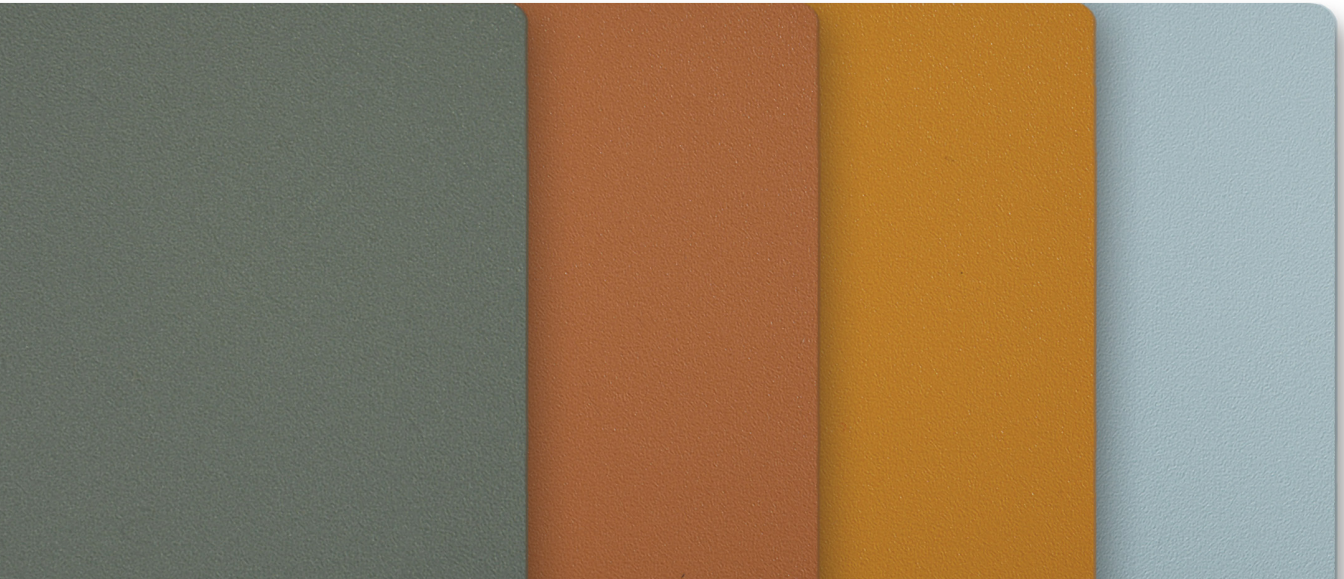

## Acrovyn® Solid Colors

Offering heavy-duty protection, Acrovyn Rigid Sheet is the perfect wall covering for interiors subjected to daily abuse. Acrovyn Solid Color Sheet is offered in a variety of beautiful colors, ranging from tranquil neutrals to vibrant jeweled tones. Acrovyn sheet can be installed on a variety of substrates at full or partial height.

### Advantages

- Wide range of colors allows for coordination within any interior design scheme
- Coordinates beautifully with entire line of Acrovyn finishes
- Durable Acrovyn keeps interior protected and looking good
- Acrovyn color is integrated throughout, helping to reduce discoloration caused by scratching
- Available as wall covering, panels, wall protection products, dimensional moldings, and Acrovyn Doors
- Radius, custom forming, and cut-to-size available
- Available in multiple thicknesses

## Acrovyn® Solid Colors

### Product Details

- PVC-free
- Available in 4' x 8' (1.2m x 2.4m) and 4' x 10' (1.2m x 3.0m) sheets
- Custom sizing up to 12' (3.7m) length; please contact factory
- .040" (1.02mm), .060" (1.5mm), or .075" (1.9mm) thicknesses
- Aluminum and Acrovyn trim, clear or color-matched caulk are available for joints/transitions
- Suede texture is standard
- Optional textures and microtextures available
- Can be thermoformed for inside and outside corners
- Primer or no primer
- Adhesive mount